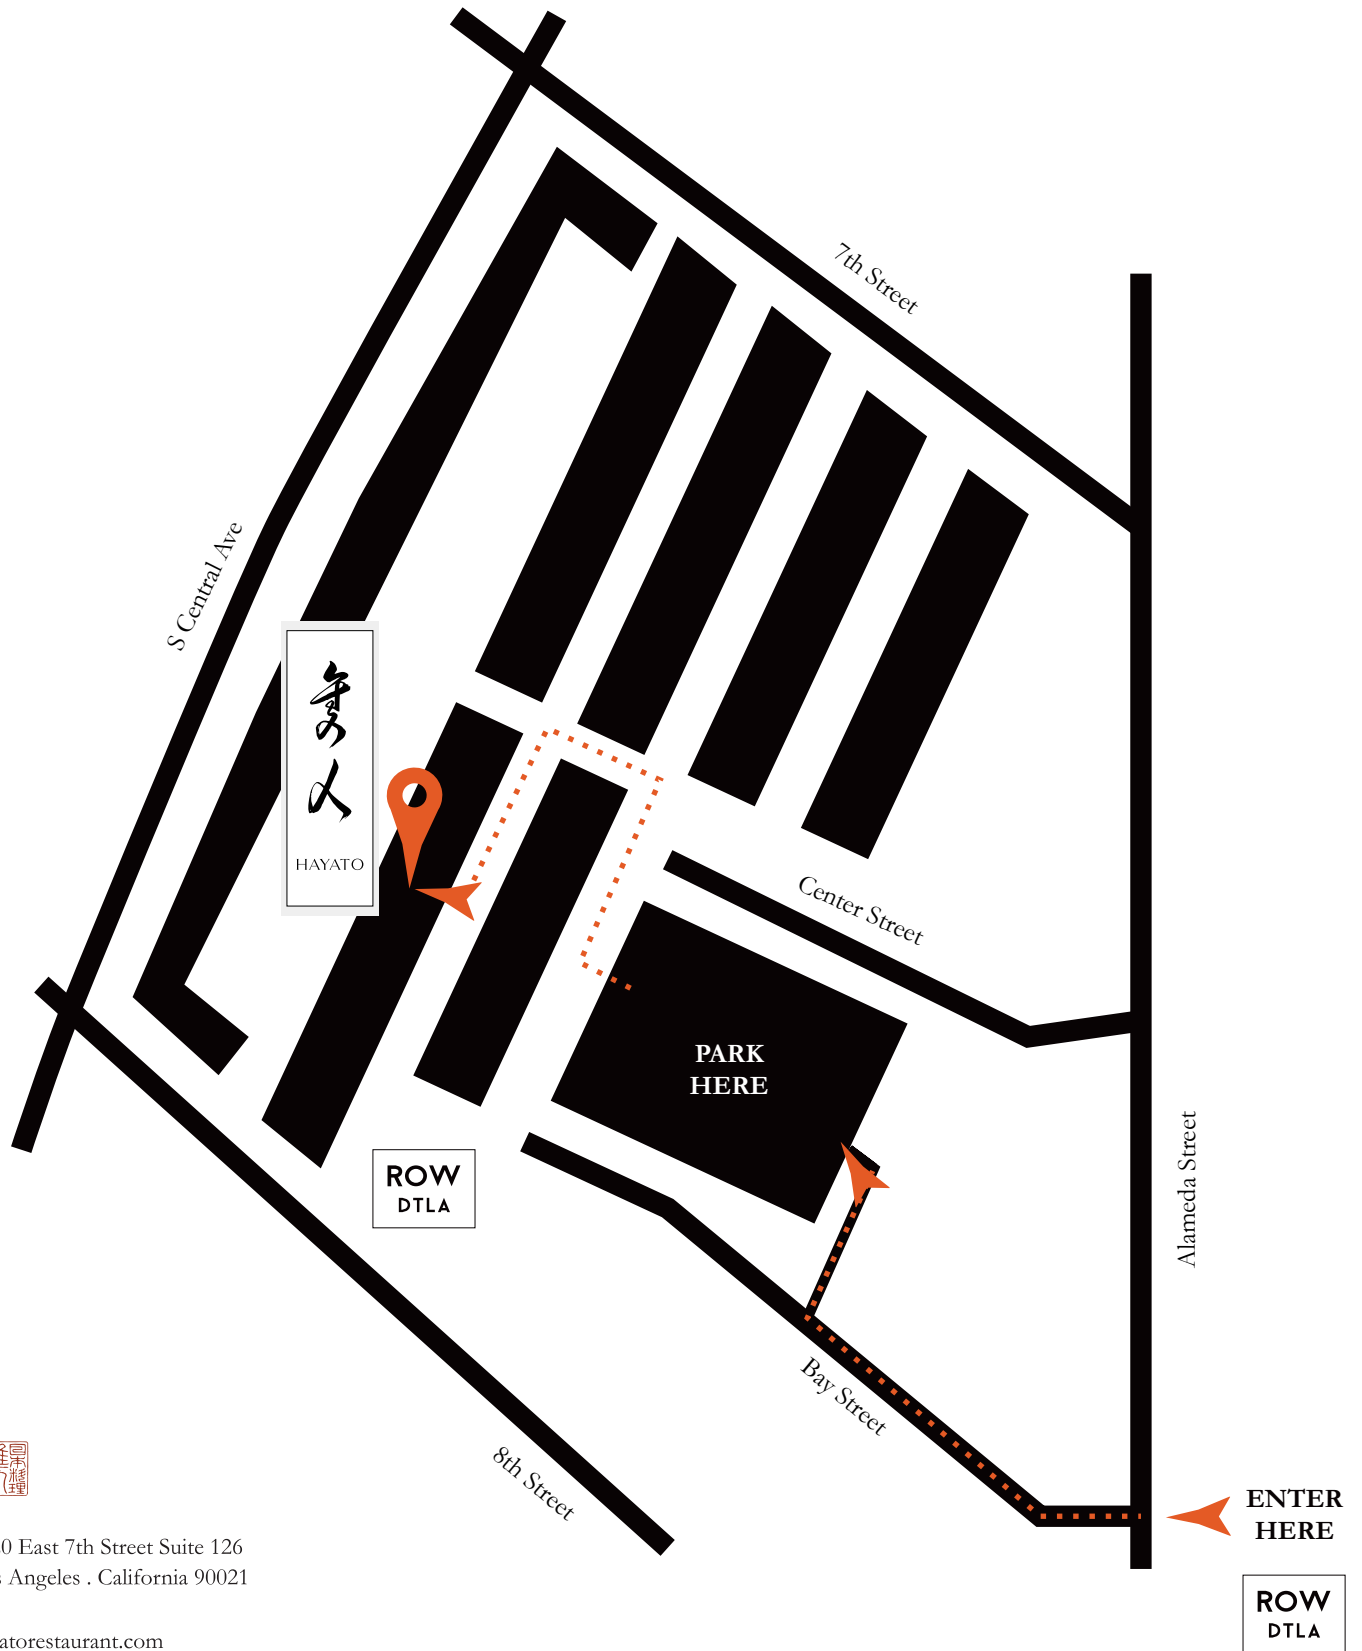

ACCESS MAP

Please note that while our address is on 7th Street, access to our location is as shown below.

1320 East 7th Street Suite 126
Los Angeles . California 90021

hayatorrestaurant.com
(213) 395-0607