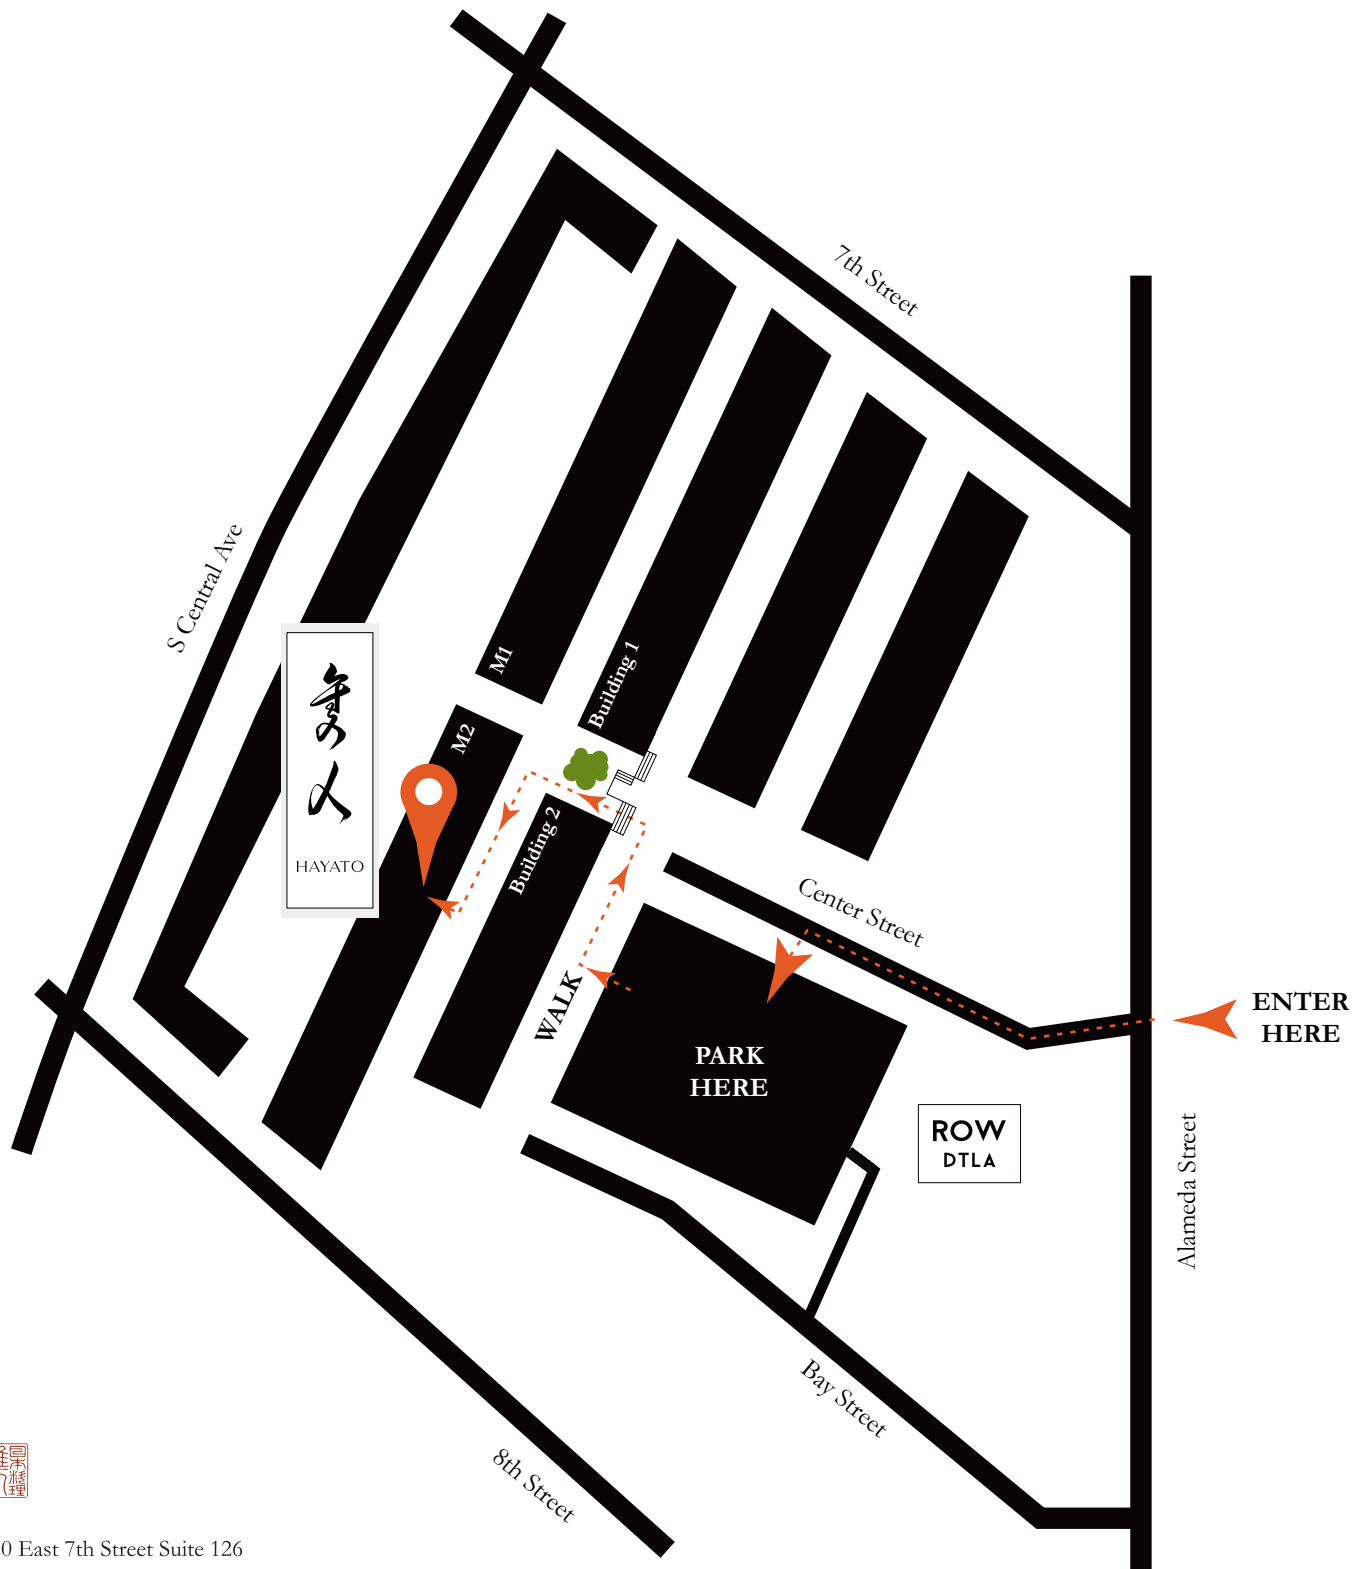

ACCESS MAP

Please note that while our address is on 7th Street, access to our location is as shown below.

1320 East 7th Street Suite 126
Los Angeles . California 90021

hayatorrestaurant.com
(213) 395-0607